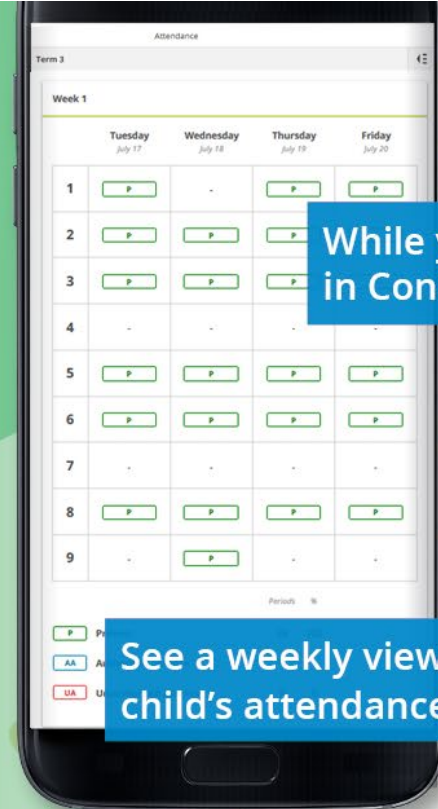

# Login to CONNECT

USING YOUR PREFERRED BROWSER

Use your P-number as your user name

If you can't remember your login details follow the 'Forgot Your Password' link

Download your child's report or print if you like

While you're in Connect

See a weekly view of your child's attendance

See what else Connect has to offer