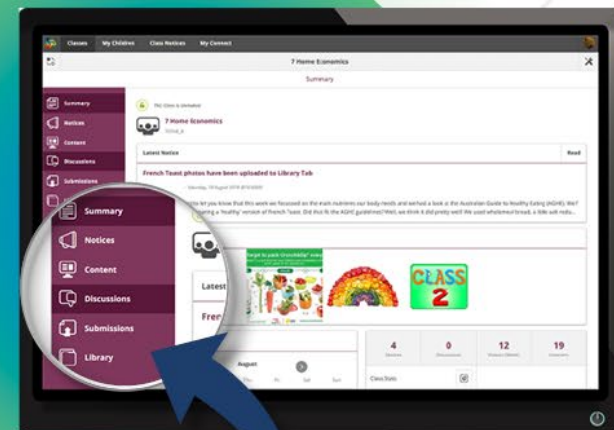

# Login to CONNECT

USING YOUR PREFERRED BROWSER

Use your P-number as your user name

If you can't remember your login details follow the 'Forgot Your Password' link

Download your child's report or print if you like

While you're in Connect

See a weekly view of your child's attendance

See what else Connect has to offer