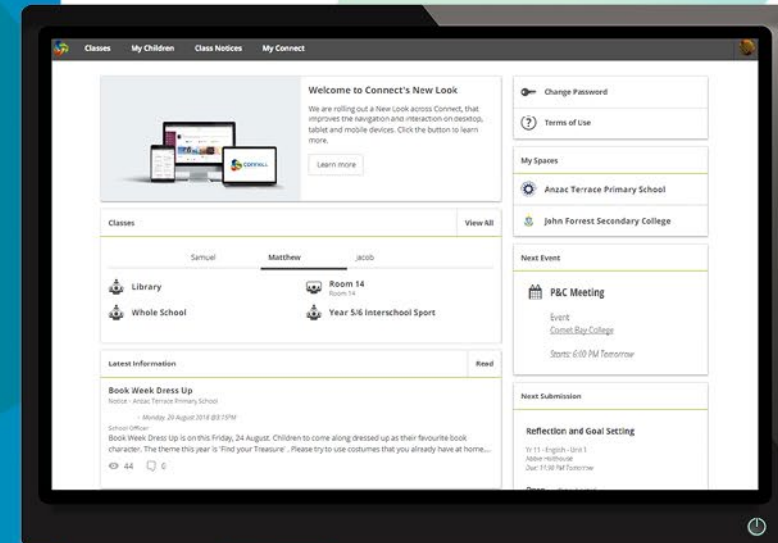

WA school Parent

Watch how other parents are enjoying the use of Connect  
<https://vimeo.com/234791047>

Secure  
Convenient  
Paperless

See all your children's Connect classes for notices, calendar events, learning activities and assignments