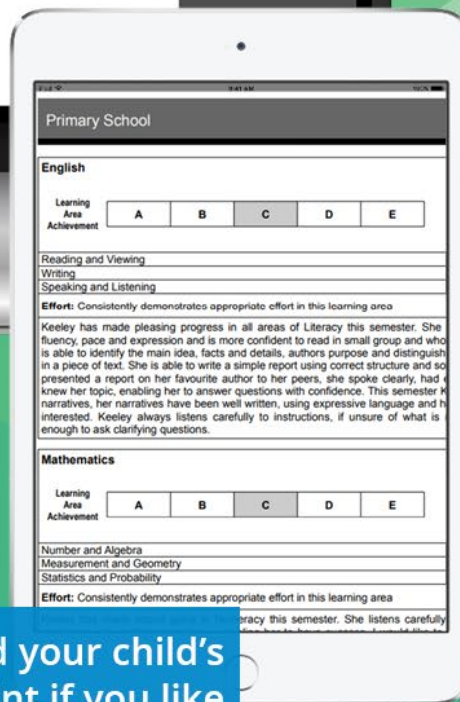

# Login to CONNECT

USING YOUR PREFERRED BROWSER

Use your P-number as your user name

If you can't remember your login details follow the 'Forgot Your Password' link

Download your child's report or print if you like

While you're in Connect

See a weekly view of your child's attendance

See what else Connect has to offer