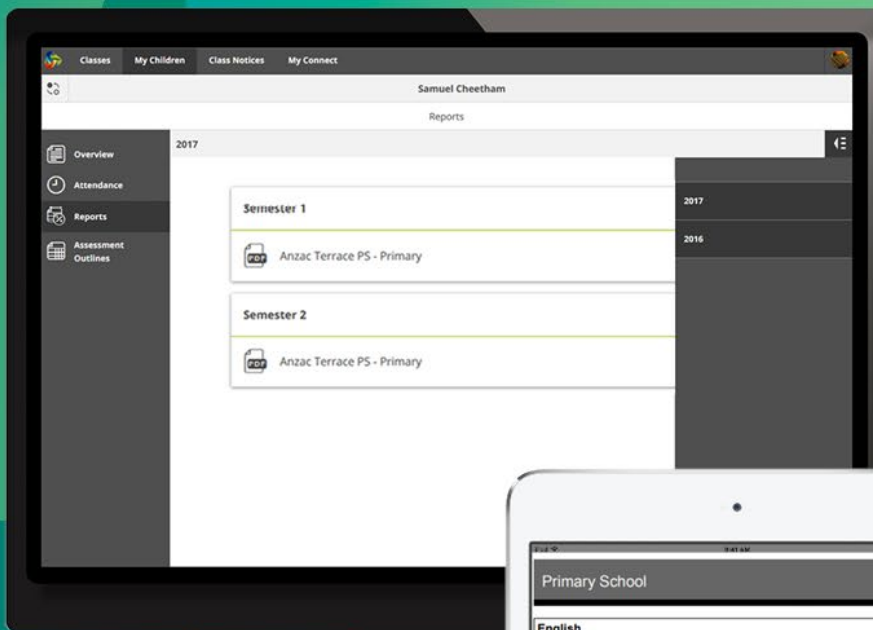

Login to CONNECT

USING YOUR PREFERRED BROWSER

Use your P-number as your user name

If you can't remember your login details follow the 'Forgot Your Password' link

Download your child's report or print if you like

While you're in Connect

See a weekly view of your child's attendance

See what else Connect has to offer