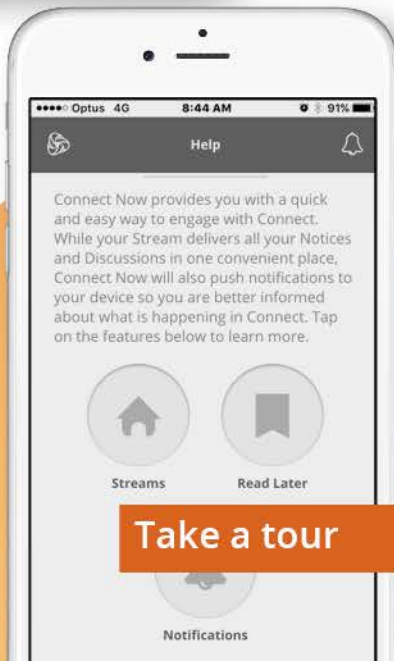

Login to
CONNECT NOW

Enter P number and password

If you can't
remember your login
details please contact
your school

Take a tour

Department of
Education

Orelia
PRIMARY SCHOOL

Wherever You Are,
Connect Now

If you would like to
know more about Connect
please contact your school

Phone - 6174 1200

or visit the school
administration office

CONNECT NOW
For Parents

The convenience of
Connect in the palm
of your hand

CONNECT NOW

A free mobile app that displays all the latest activity from your children's classes.