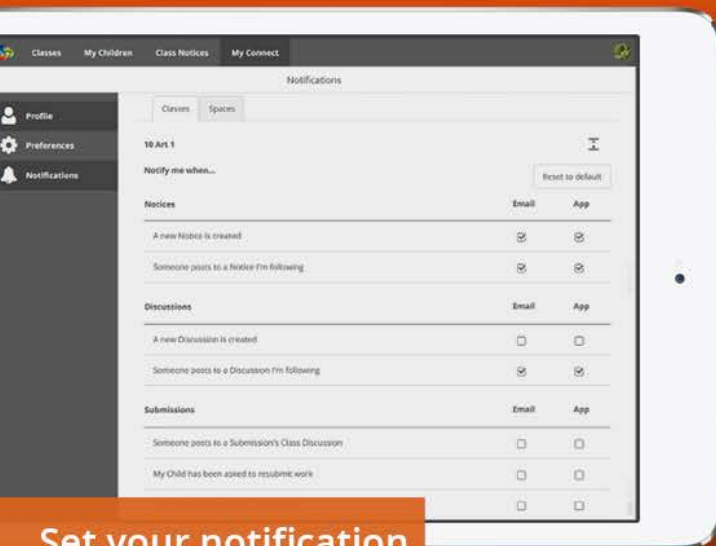

Phone - 6174 1200

or visit the school
administration office

CONNECT NOW
For Parents

The convenience of
Connect in the palm
of your hand

CONNECT NOW

A free mobile app that displays all the latest activity from your children's classes.

- read notices, view class photos and discussions
- post a comment directly from your mobile device
- access attachments

Set your notification preferences

Post a comment

View class photos

View notices and discussions